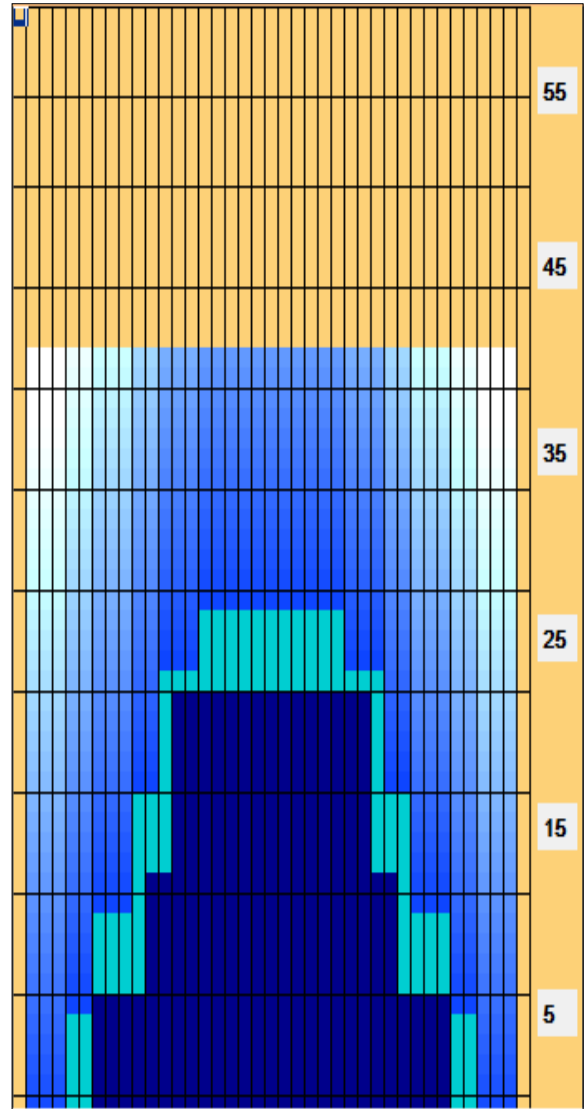

JPBA WOMENS ALL STAR GAME 2019

Oil Pattern Distance:	42 Feet	Reverse Brush Drop:	42 Feet	Oil Per Board:	50 uL
Forward Oil Total:	15.7 mL	Reverse Oil Total:	8.4 mL	Volume Oil Total:	24.1 mL
Forward Boards Crossed:	314 Boards	Reverse Boards Crossed:	168 Boards	Total Boards Crossed:	482 Boards

	Start	Stop	Loads	Speed	Crossed	Start	End	Feet	T.Oil
1	2L	2R	3	14	111	0.0	3.9	3.9	5550
2	5L	5R	2	18	62	3.9	9.0	5.1	3100
3	7L	7R	2	18	54	9.0	14.1	5.1	2700
4	10L	10R	2	22	42	14.1	20.3	6.2	2100
5	12L	12R	2	22	34	20.3	26.5	6.2	1700
6	15L	15R	1	22	11	26.5	29.6	3.1	550
7	2L	2R	0	22	0	29.6	32.0	2.4	0
8	2L	2R	0	26	0	32.0	42.0	10.0	0

Conditioner:
Type In or Select One

TransferType:
Type In or Select One

Forward
Reverse
Combined
Buff

	Start	Stop	Loads	Speed	Crossed	Start	End	Feet	T.Oil
1	2L	2R	0	30	0	42.0	25.0	-17.0	0
2	13L	13R	3	22	45	25.0	15.7	-9.3	2250
3	11L	11R	2	22	38	15.7	9.5	-6.2	1900
4	7L	7R	2	18	54	9.5	4.4	-5.1	2700
5	5L	5R	1	14	31	4.4	2.5	-1.9	1550
6	2L	2R	0	10	0	2.5	0.0	-2.5	0

Item	3L-7L:18L-18R	8L-12L:18L-18R	13L-17L:18L-18R	18L-18R:17R-13R	18L-18R:12R-8R	18L-18R:7R-3R
Description	Outside Track:Middle	Middle Track:Middle	Inside Track:Middle	Middle: Inside Track	Middle:Middle Track	Middle:Outside Track
Track Zone Ratio	3.57	1.61	1.02	1.02	1.61	3.57